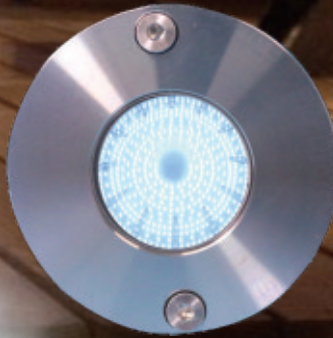

Emaux
water technology

Terra-Lux

All Condition High Power LED Light

Product Features

- Durable ABS Plastic Housing
- AISI-316 stainless steel Light
- Compatible with underwater installations and floor installations
- IP68 Waterproof Standard

Water for life and leisure

Terra-Lux

All Condition High Power LED Light

Emaux proudly introduce an innovative all condition LED Light for wide applications such as swimming pool & spa, water feature, and landscaping.

This energy saving light is the best solution to save the energy and at the same time generates a high power lumination.

The stainless steel AISI-316 material assures optimum corrosion resistance. Its matt finished Stainless Steel surface is simply classic and elegant.