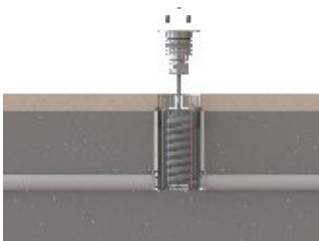

Floor installation (TL-1F)