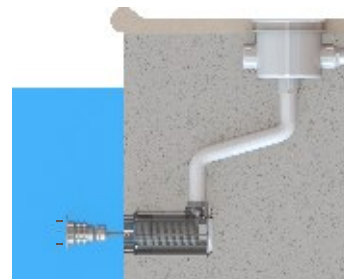

This energy saving light is the best solution to save the energy and at the same time generates a high power lumination.

The stainless steel AISI-316 material assures optimum corrosion resistance. Its matt finished Stainless Steel surface is simply classic and elegant.

Floor installation (TL-1F)

Footstep / Pool Wall installation (TL-1C)