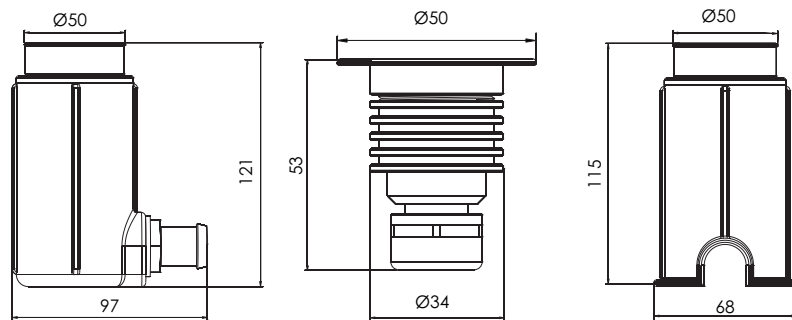

The high grade ABS plastic housing is also durable and applicable for installations such as in-ground, pool wall, deck surface, and steps.

Product Dimension

| Code | Model | Specification | Watt/Voltage | Lumination (LUX) | Remark |
|----------|-------|---|--------------|------------------|---------------------|
| 88048683 | TL-1F | Terra-Lux LED Light, for floor installation | 3W/AC 12V | 140 | "Cool White 6,000k" |
| 88048583 | TL-1C | Terra-Lux LED Light, for wall installation | 3W/AC 12V | 140 | "Cool White 6,000k" |
| 88048691 | TL-1F | Terra-Lux LED Light, for floor installation | 3W/AC 12V | 198 | "Warm White 3,000k" |
| 88048591 | TL-1C | Terra Lux LED Light, for wall installation | 3W/AC 12V | 198 | "Warm White 3,000k" |