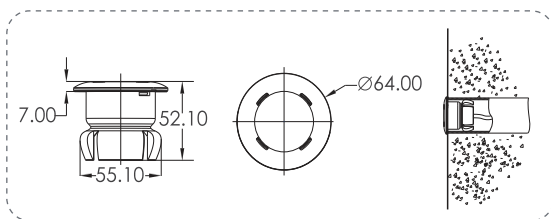

P10 Series Plastic Underwater Light

Waterproof Standard Material

IP68 **ABS+ UV stabilizer**

Cable Installation

3m **Wall Mounted**
slip in 63mm Class 12 PVC pipe

Auto Color Changing