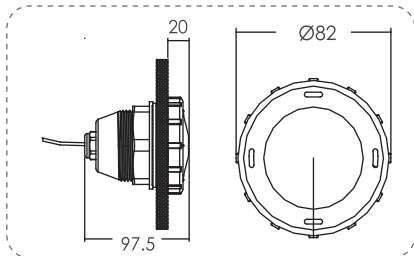

P50 Series Plastic Spa Light

Waterproof Standard Material

IP68 **Plastic**

Cable Installation

1.5m **Wall Mounted (Housing Type)**

Color

Color Lens

Auto Color Changing

LED Cool White